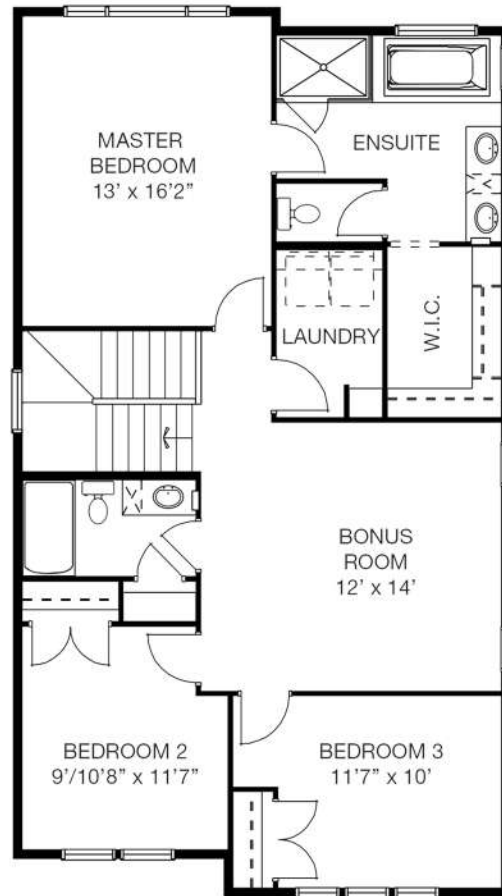

Apollo II

2199 Sq Ft

Main Level

Upper Level