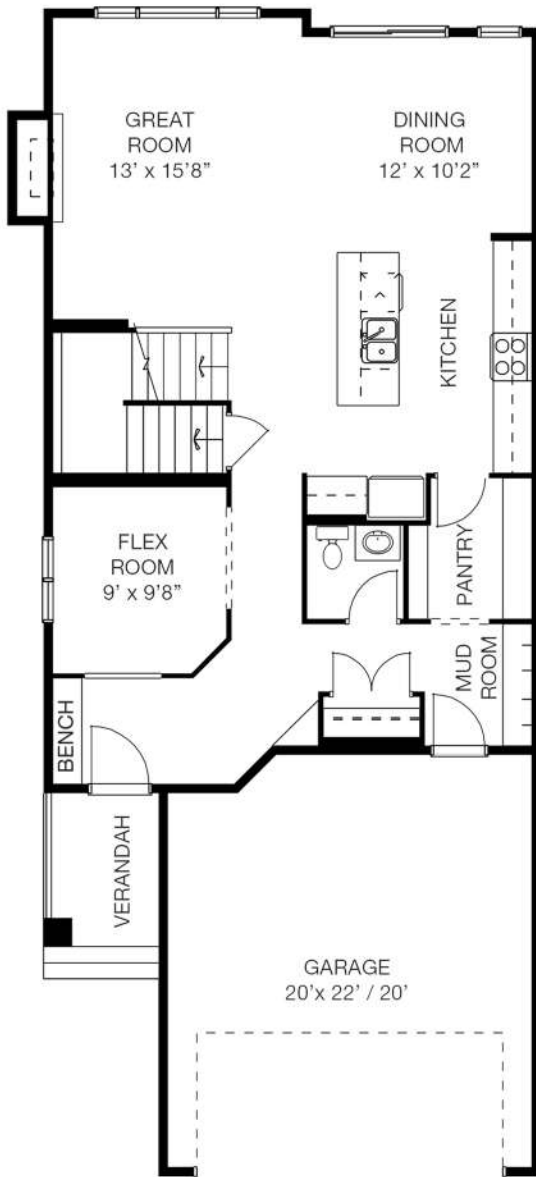

Apollo II

2199 Sq Ft

Main Level

Upper Level